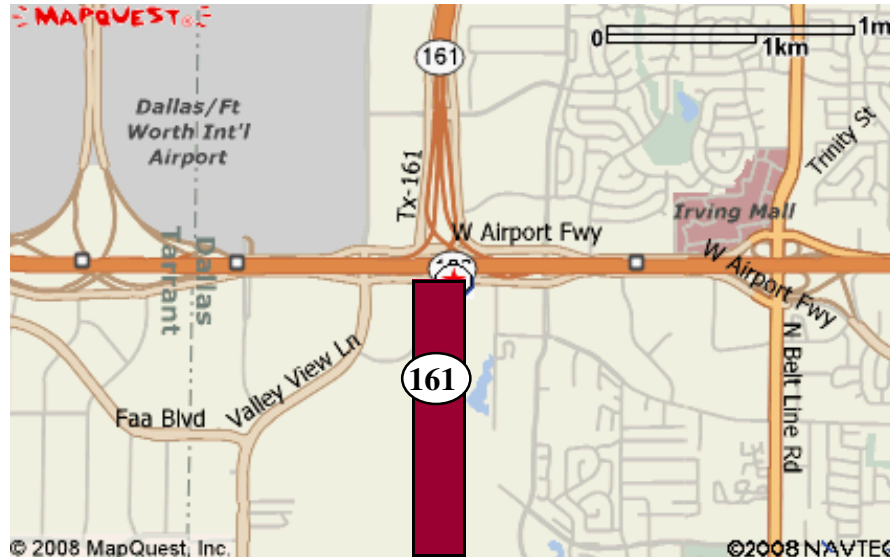

## FROM THE EAST:

Travel 183 West  
Exit Esters Drive  
Continue on Frontage Road  
Turn left on Valley View  
Turn left into parking lot

## FROM THE SOUTHWEST:

Travel 360 North, exit 183 East toward Dallas  
follow FROM THE WEST directions

## FROM THE WEST:

Travel 183 East  
Exit County Line / Valley View  
Continue on Frontage Road  
You will see hotel on the corner of Valley View  
Turn right into parking lot

## FROM THE SOUTH:

Travel 161 (Bush Tollway) North  
Exit Rochelle, u-turn and  
head south on Frontage Road  
which turns right at 183  
Turn left on Valley View  
Turn left into parking lot