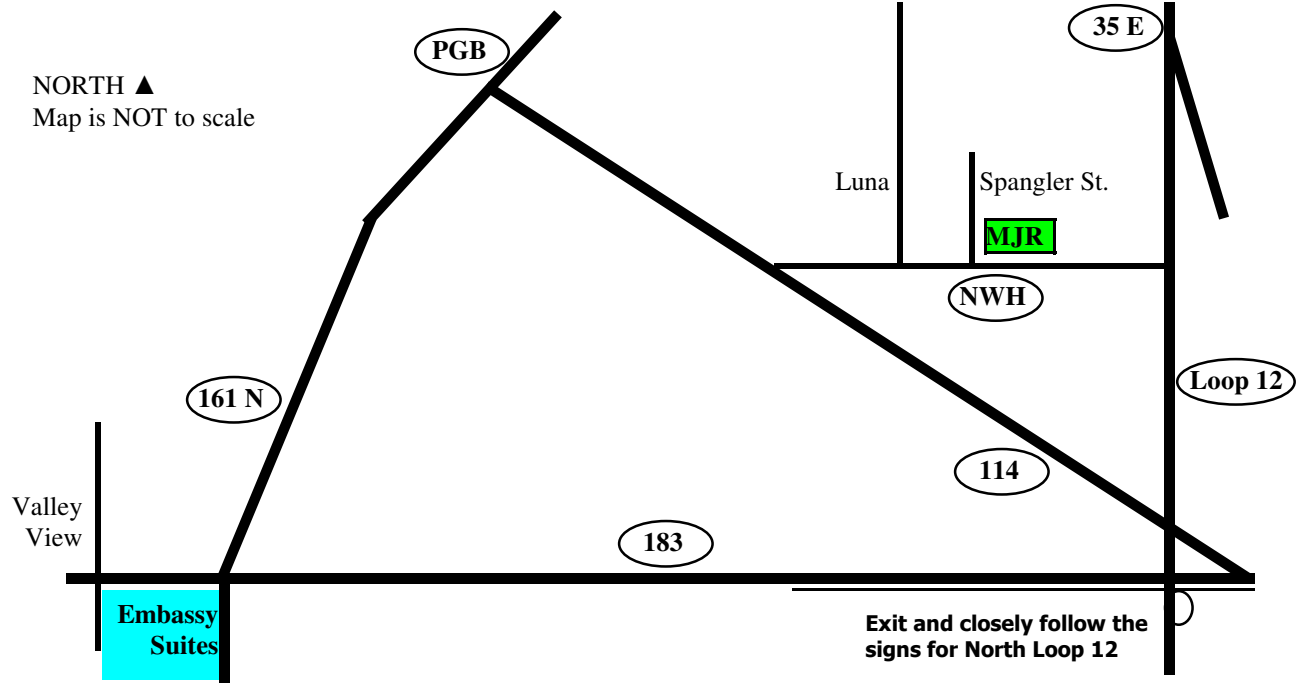

## FROM THE NORTH:

Travel 161 (Bush Tollway) South  
Exit Rochelle  
Continue on Frontage Road  
which turns right at 183  
Turn left on Valley View  
Turn left into parking lot

## PLEASE NOTE:

161 between Interstate 30 and 183 recently opened and is not on any maps. But there is no direct access to the hotel from 161 northbound. We recommend you exit on Rochelle and u-turn south (following the "From The North" directions).

To return via 161 south, the easiest route is to follow the directions for northbound 161, u-turn south on NORTHGATE and enter 161 between NORTHGATE and ROCHELLE.

### FROM Embassy Suites DFW South to Mercado Juarez Friday night meal, separate checks

- Exit parking lot on the Frontage Road for 183, turning right
- Merge onto 183 East
- Exit Loop 12 North (watch signs carefully for NORTH) You will turn right for northbound.
- THERE is construction and from time-to-time have been lane closures on Loop 12.
- Exit Northwest Highway, turn left
- Restaurant will be on right (corner of Spangler and NW Hwy), just past Sam's Club